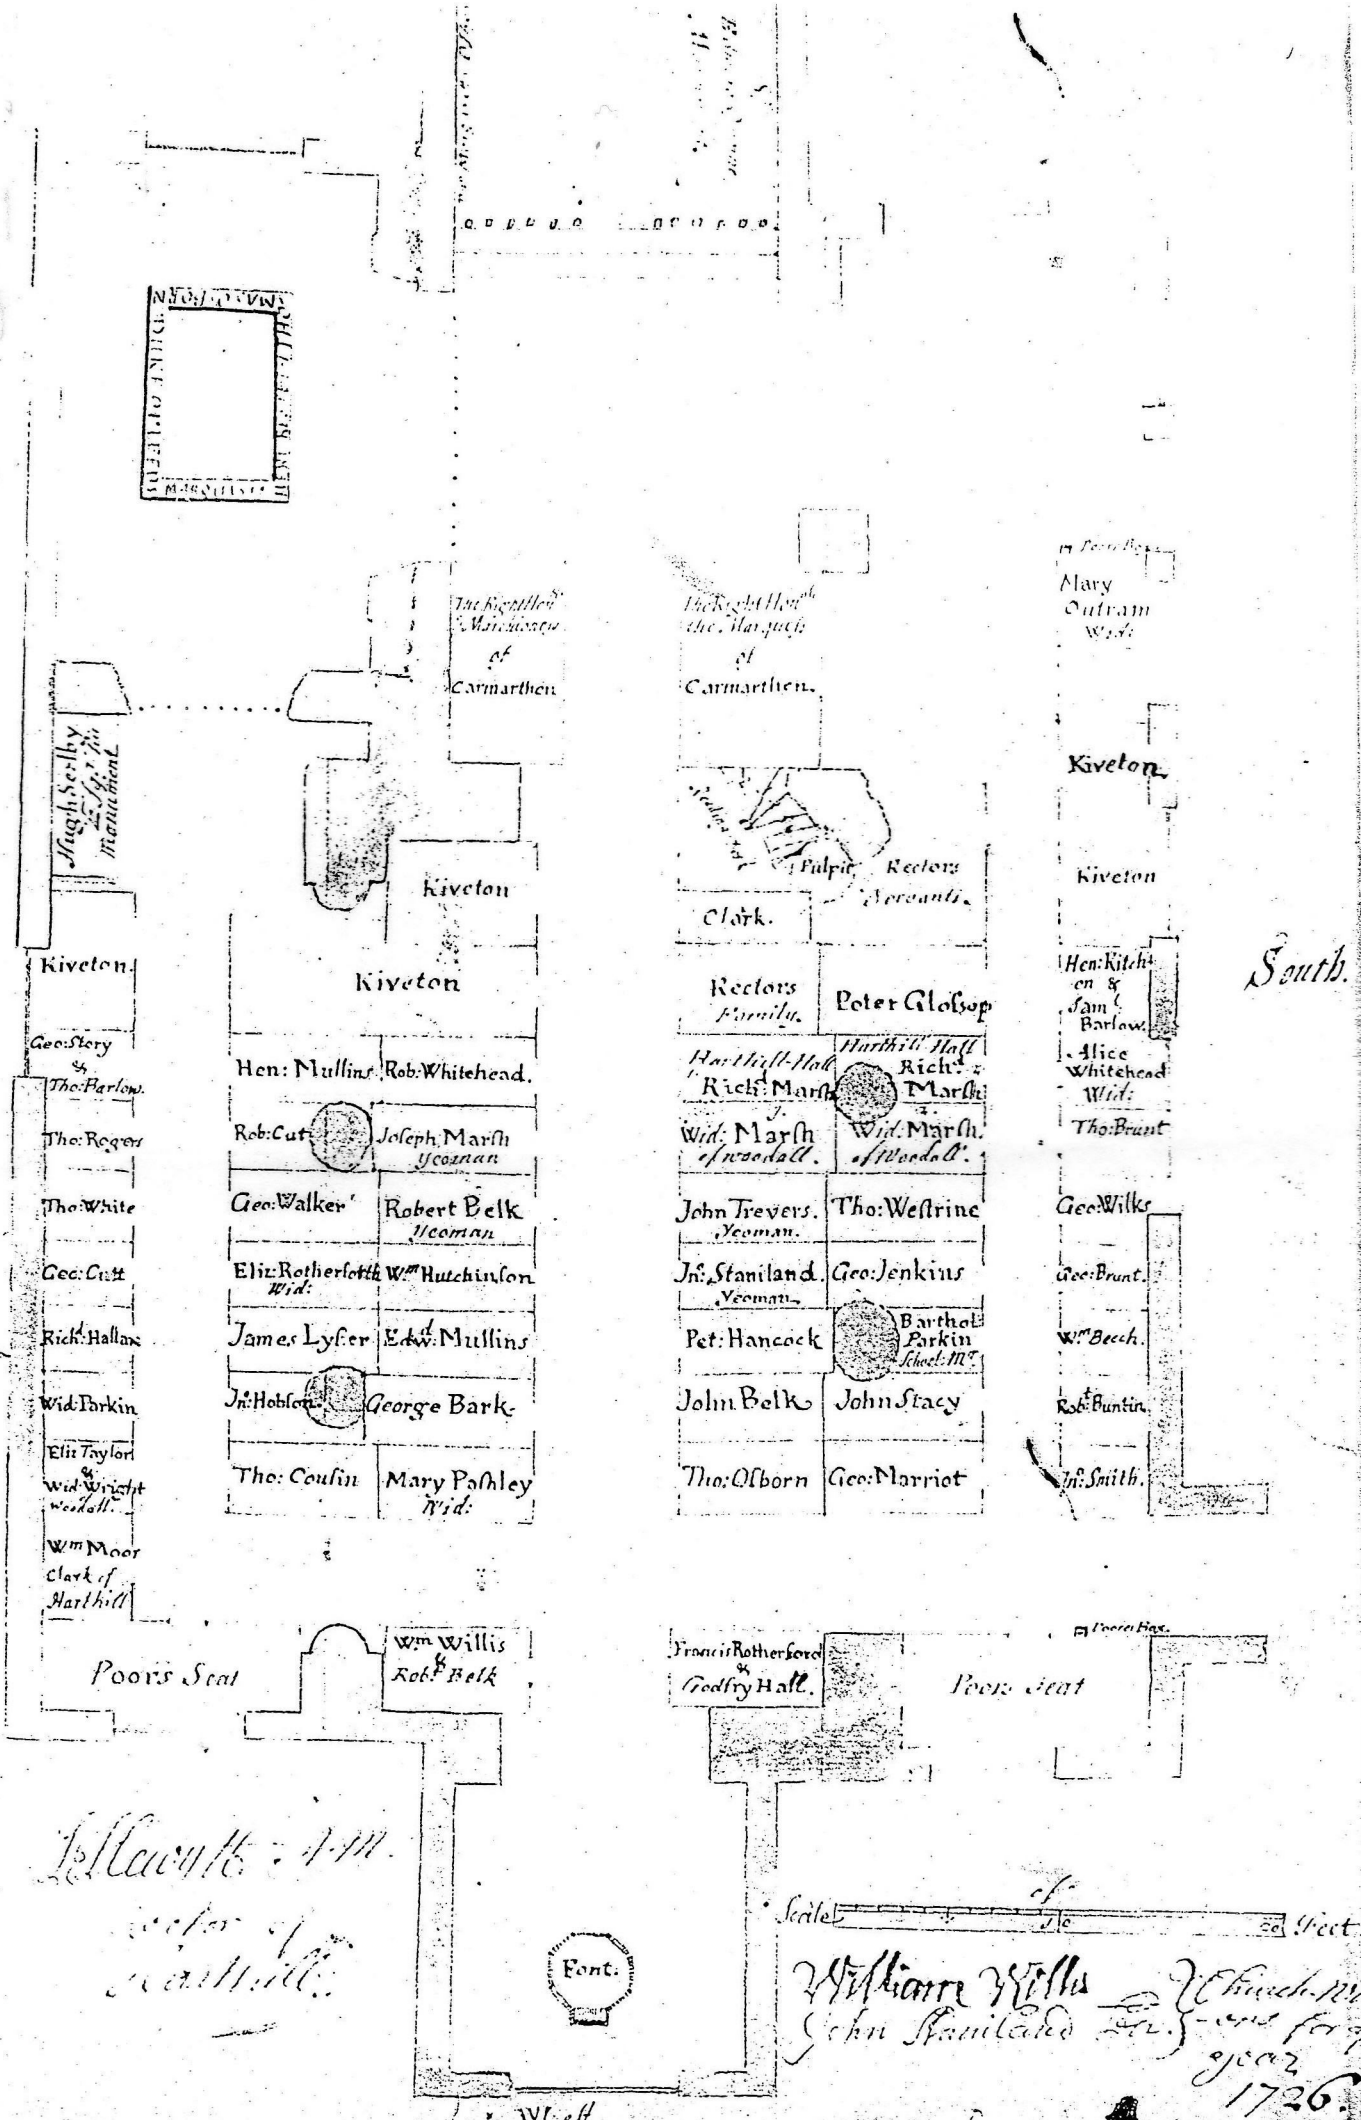

The Rectory of St. Paul's Church of St. Paul's in the Parish of St. Paul's in the County of York.  
 Containing a Plan of the same drawn by John Newyth A.M.  
 Pastor of the said Church.

Kiveton  
 Geo: Story & The Parlow  
 Tho: Rogers  
 Tho: White  
 Geo: Cuth  
 Rich: Hallam  
 Wid: Parkin  
 Elin Taylor  
 Wid: Wright  
 Wm Moor  
 Clark of  
 Harthill